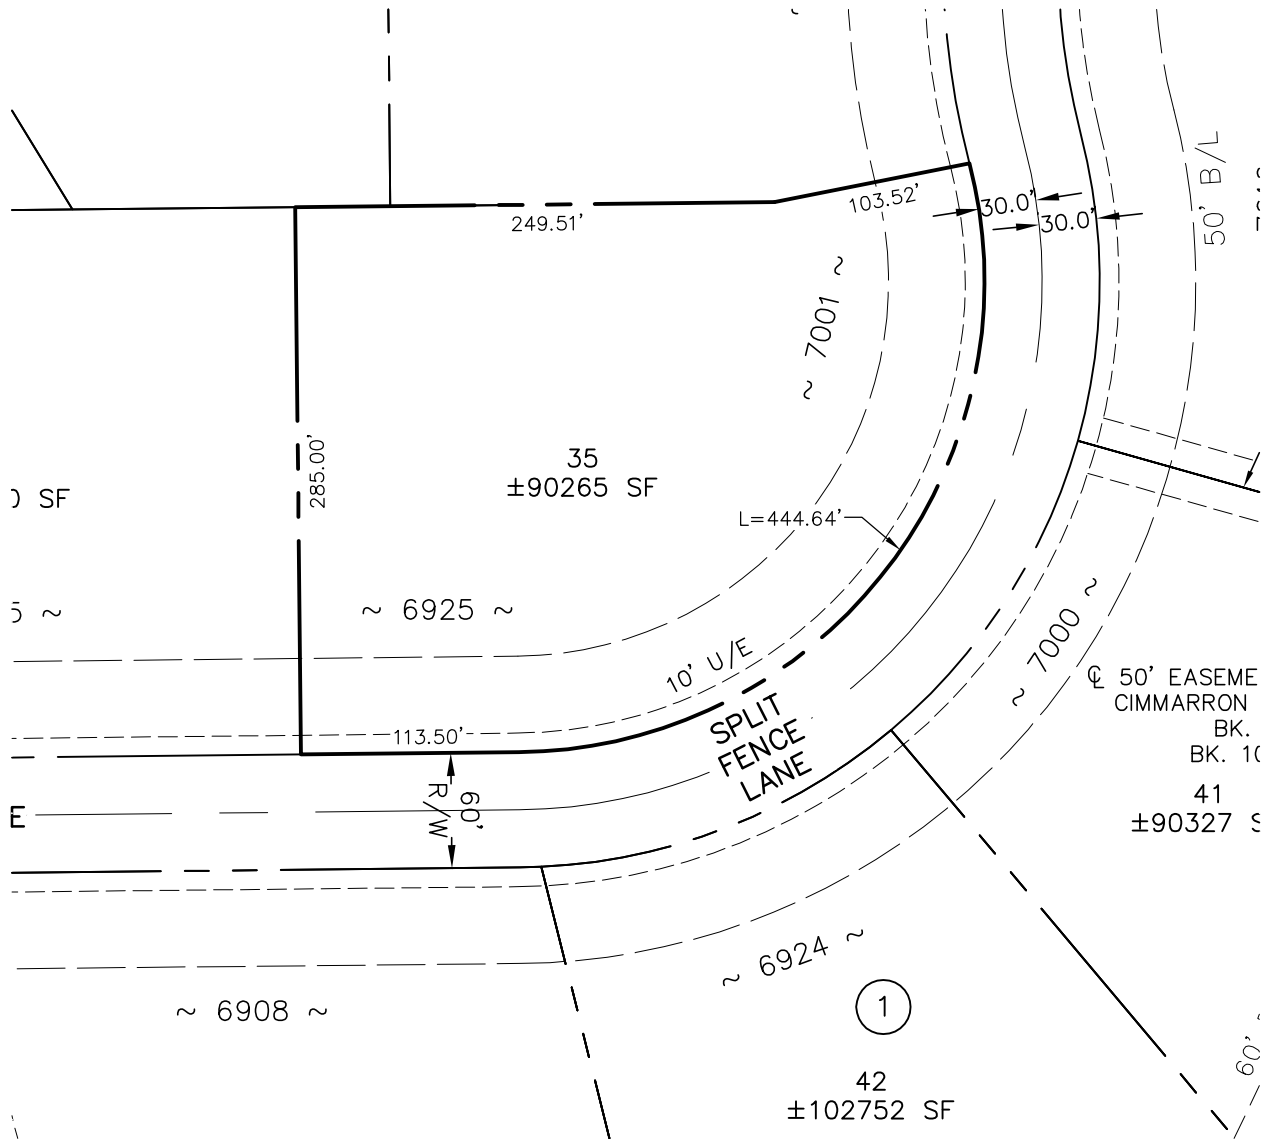

# Lot Exhibit

## FOREST CREEK ESTATES

LOT 35

Location Map  
SCALE: 1"=2000'

9/25/2009