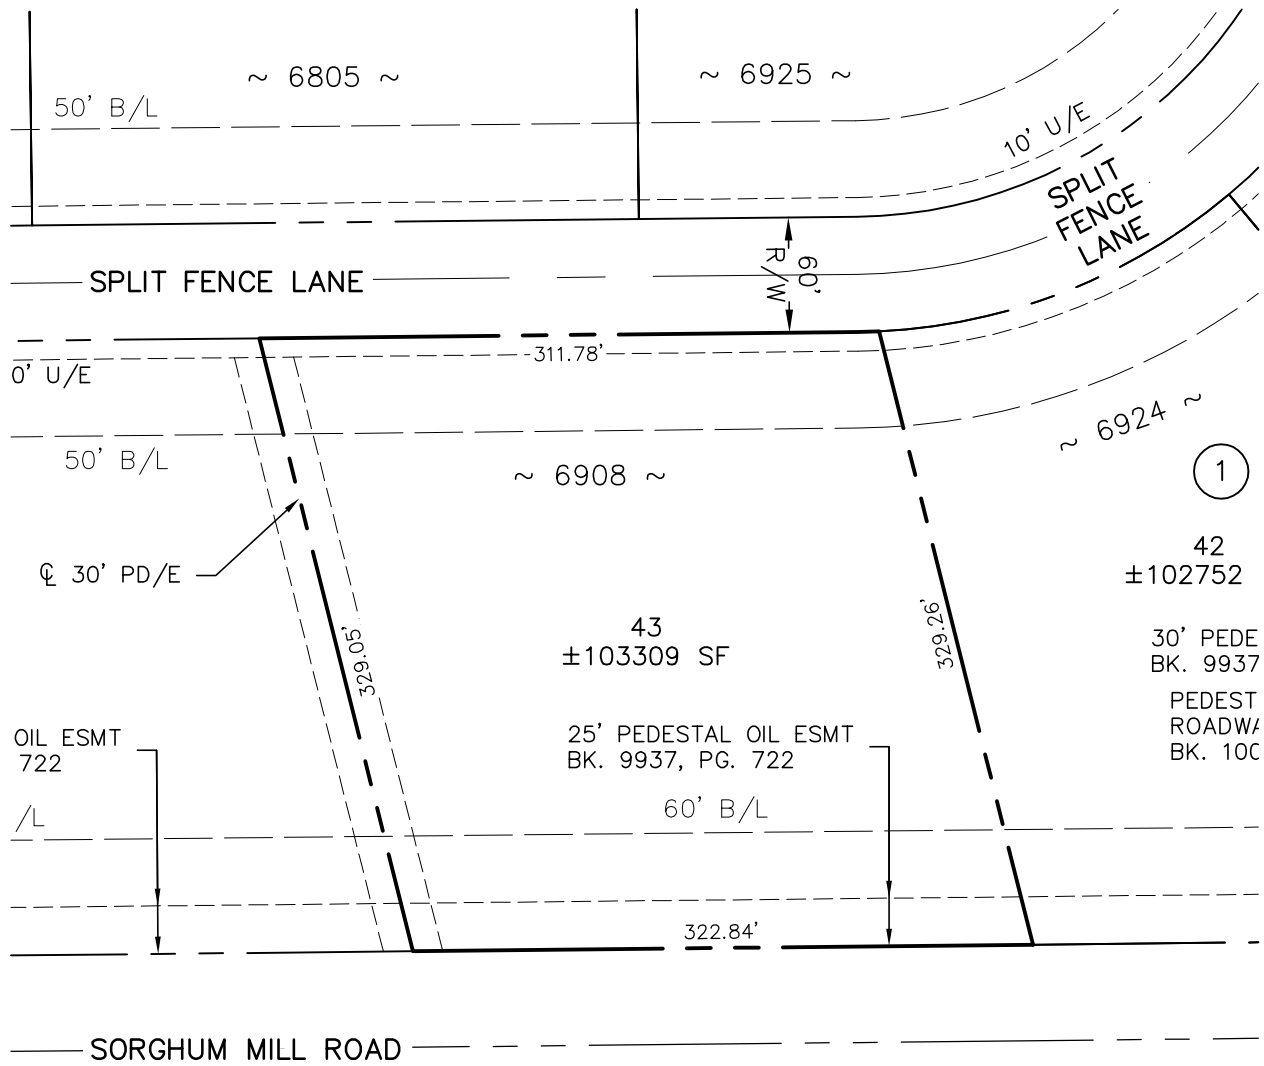

Lot Exhibit

FOREST CREEK ESTATES

LOT 43

Location Map
SCALE: 1"=2000'

9/25/2009

DURHAM SURVEYING, INC.

1819 SOUTH MORGAN ROAD

OKLAHOMA CITY, OKLAHOMA 73128